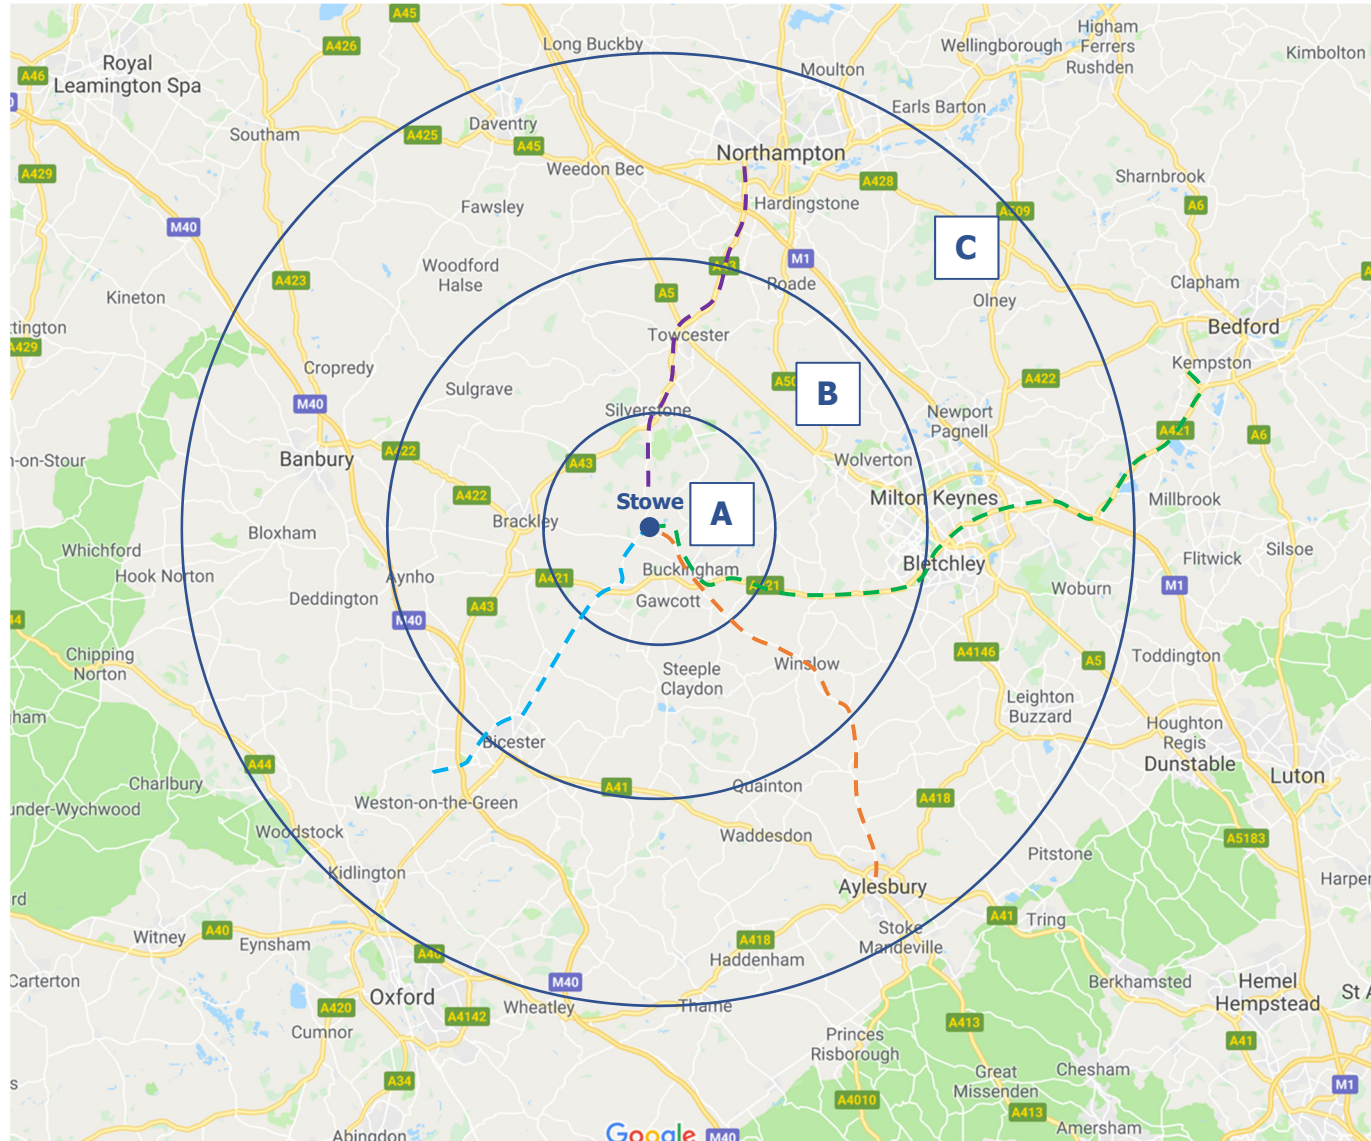

## CHARGING ZONES

A  
B  
C

## NORTHAMPTON

Northampton  
Shutlanger  
Syresham

## MILTON KEYNES

Kempston  
Hunters Farm Shop  
Faraday Drive  
HMP Woodhill  
Stonegate Bus Stop  
V6 Grafton St

## AYLESBURY

Oakley  
Rudd's Lane  
Village Hall  
Siddigton Drive  
Crispin St  
Pitchcott  
North Marston  
Winslow